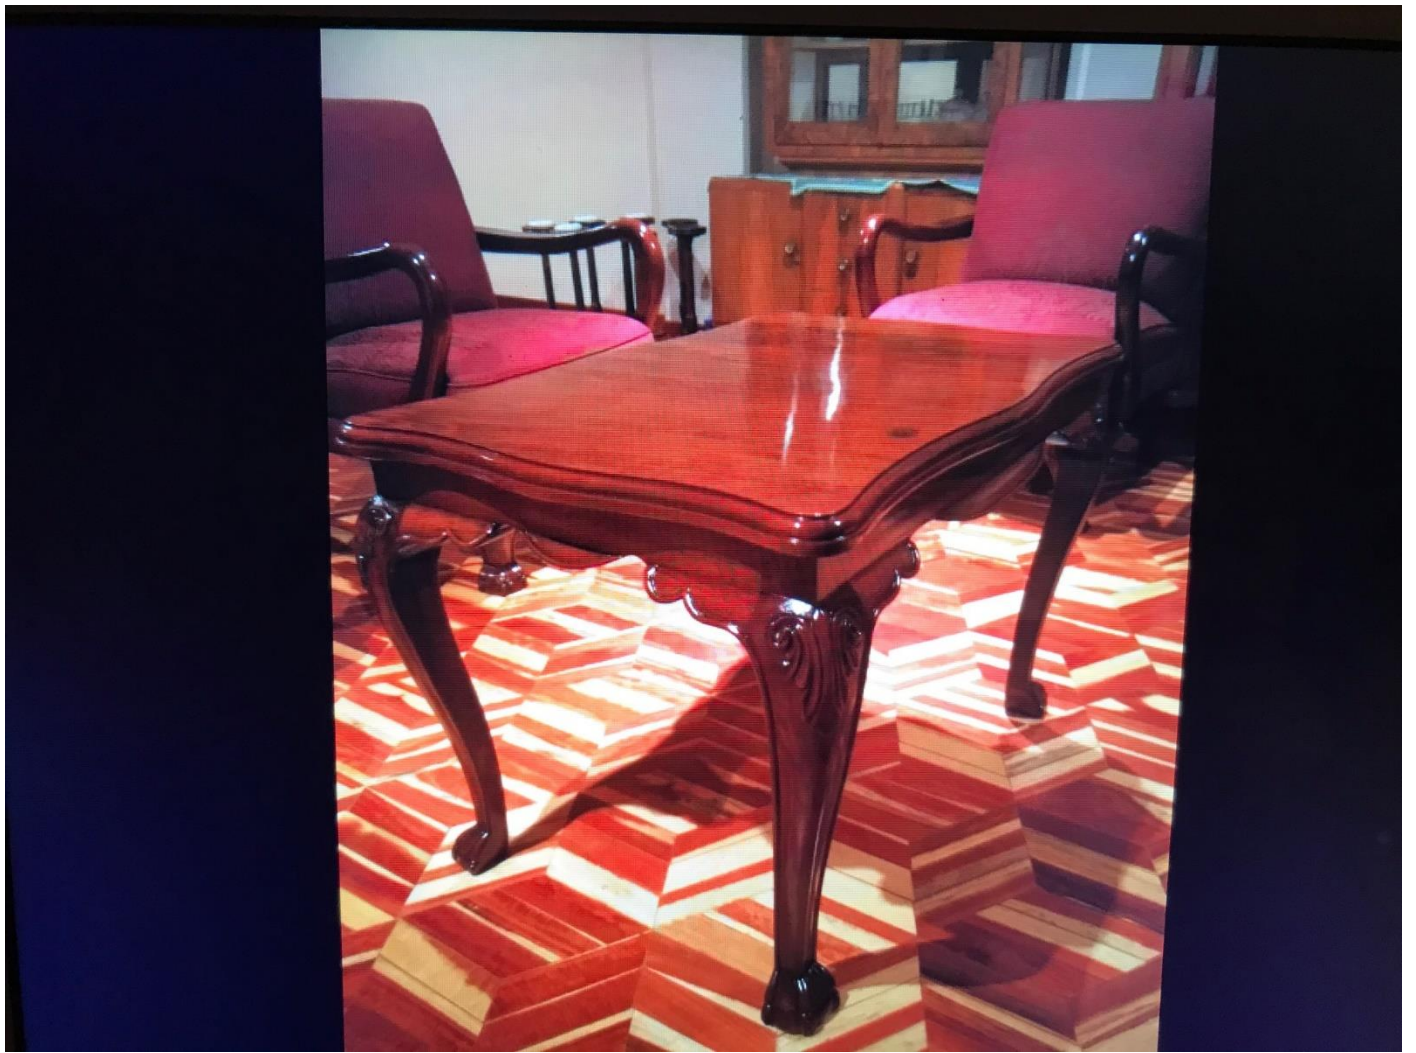

In total 4 of these arm chairs

On this picture only the large cupboard in the back size 180x80x40cm