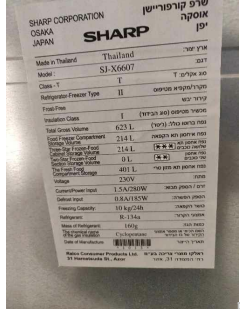

ItrOwnerSignature

ItrPackerSignature

Owner Signature _____

Company's Signature _____

46	Shoes		Medium Box	-----
47	Cleaning Stuff		Wrapped	-----
48	Bicycle		Wrapped	-----
49	Toys		Large	-----
50	Suitcase		Wrapped	-----
51	Picture		Standup Box	-----
52	Chair		Wrapped	-----
53	Chair		Wrapped	-----
54	Chair		Wrapped	-----
55	Mattress		Wrapped	-----
56	Screws		Wrapped	-----
57	Mirror		Wrapped	-----
58	Bed part		Wrapped	-----
59	Bed part		Wrapped	-----
60	Chest		Wrapped	-----
61	Desk	legs of	Wrapped	-----
62	Carpet		Wrapped	-----
63	Carpet		Wrapped	-----
64	Mirror		Wrapped	-----
65	Bed part		Wrapped	-----
66	Computer Screen	Panasonic 2gh7i	Wrapped	-----
67	End Table		Wrapped	-----
68	Refrigerator		Wrapped	-----
69	TV	Samsung 43ziuu224/	Wrapped	-----
70	TV Stand		Wrapped	-----

Total Number of Packages: 70

Images

Image Item Notes

TV Stand (Package#70)

ItrlOwnerSignature

ItrlPackerSignature

Owner Signature

Company's Signature
