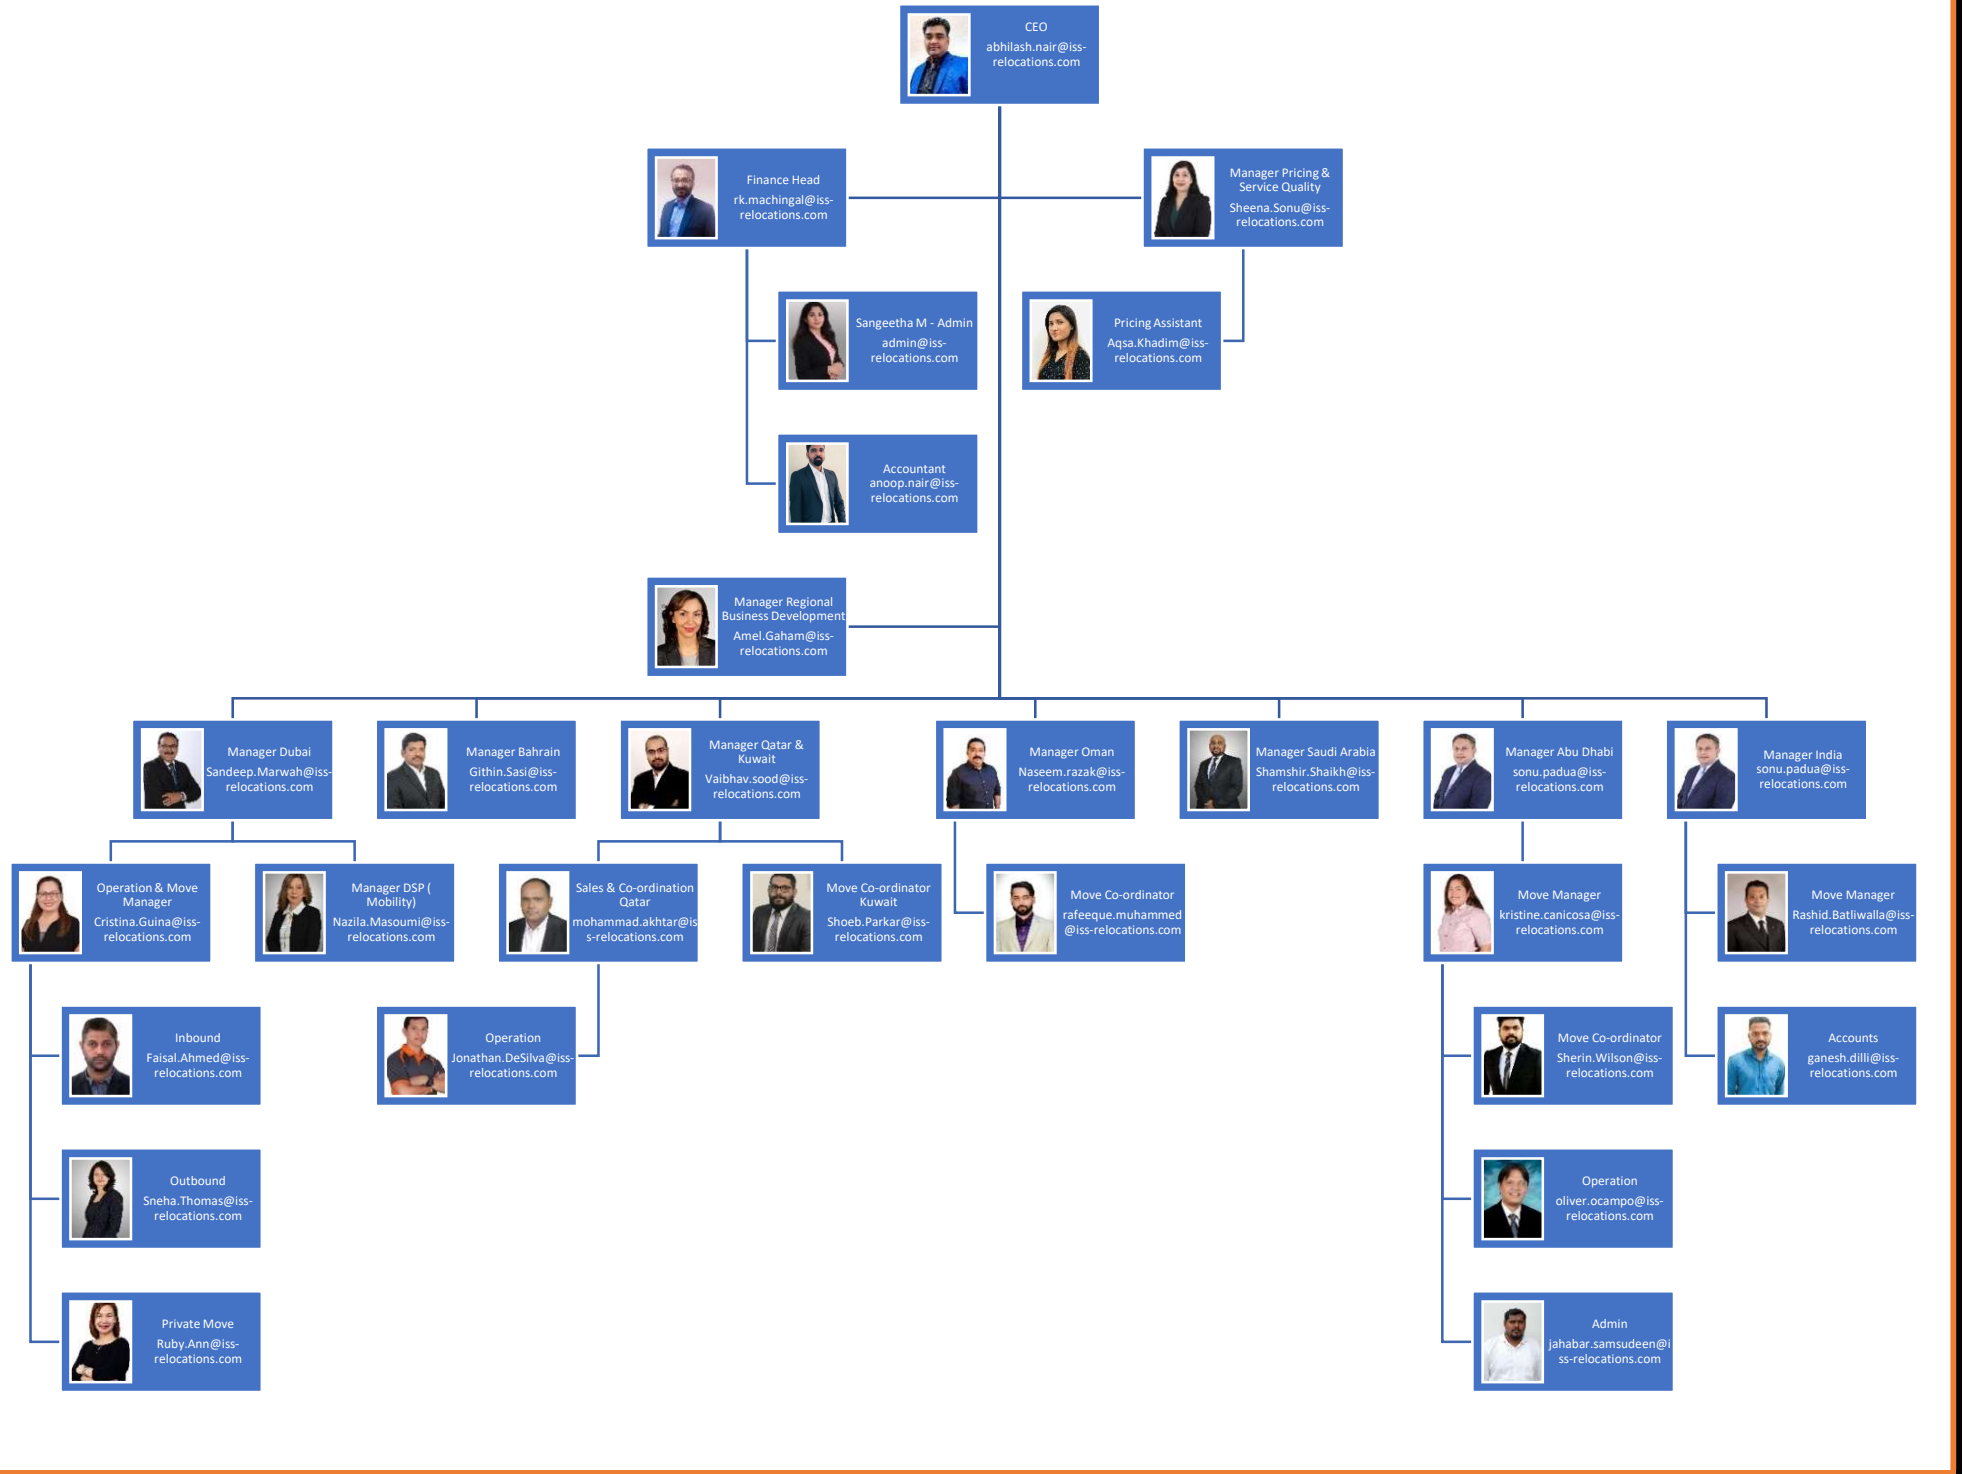

ISS Relocations – Organizational Chart: April 2020

ISS RELOCATIONS - DUBAI (UAE)

208, Office Court Building, Oud Metha Road, Dubai, UAE - POE Box 122511 / uae@iss-relocations.com

Office: +971 (0) 4 234 8100 / Fax: +971 4 238 6670 / Mobile: +971 56 686 3052